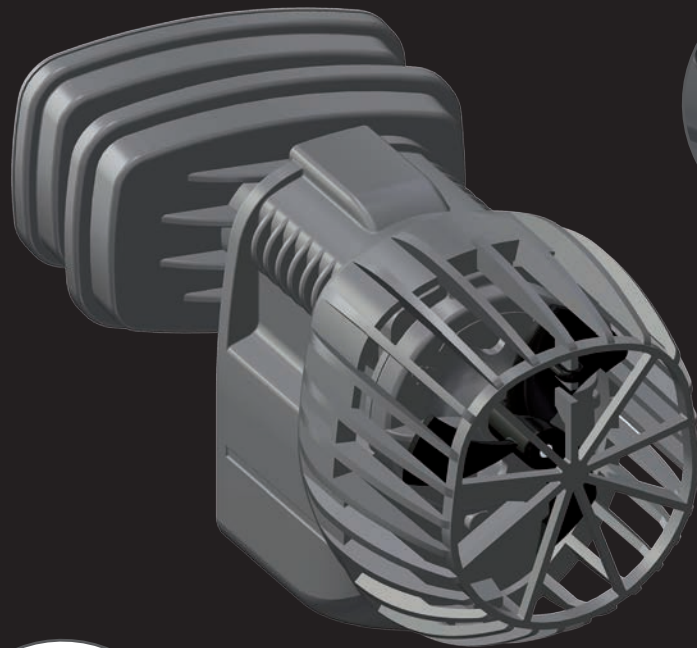

# XStream

COMPACT STREAM PUMP

UNIQUE Absorbing Vibration System  
NO noise in the ON - OFF use

absorbing vibration system

Extra strong magnet  
for glass up to 20mm thick

360° rotation

COMPACT: only 7 cm (2.7 inch)

XStream	3500	5000	6500	8000
230V - 50Hz				
Max flow rate	3500 l/h	5000 l/h	6500 l/h	8000 l/h
Watt	4	6	8	12

Quiet: Low Vibration operation